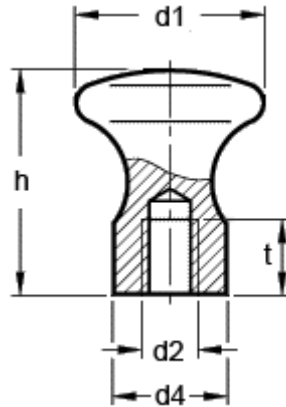

Article number: 20149411

Description: E+G Waist shaped knob GN 75-20-M6-D

Measures

d1 = 20
d2 = M6
d4 = 12
h = 24
t min = 9